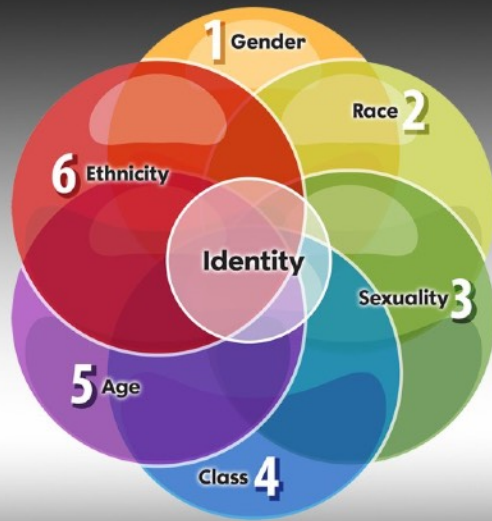

#SayHerName

A Conversation Honoring Breonna Taylor

Kimberlé Williams Crenshaw,
Co-founder and executive
director of the African
American Policy Forum
(aafp.org)

Lawyer, civil rights advocate,
philosopher, and a leading
scholar of critical race theory
who developed the theory of
intersectionality.

Intersectionality is a theoretical framework for understanding how aspects of a person's social and political identities (e.g., gender, sex, race, class, sexuality, religion, disability, physical appearance, height, etc.) combine to create unique modes of discrimination and privilege.

@aapolicyforum

O

THE OPR
MAGAZINE

Breonna Taylor

Born June 5 1993
Killed by police
March 13 2020

**HER LIFE
MATTERS**

*"If you turn
a blind eye
to racism,
you become
an accomplice
to it."*

Opal